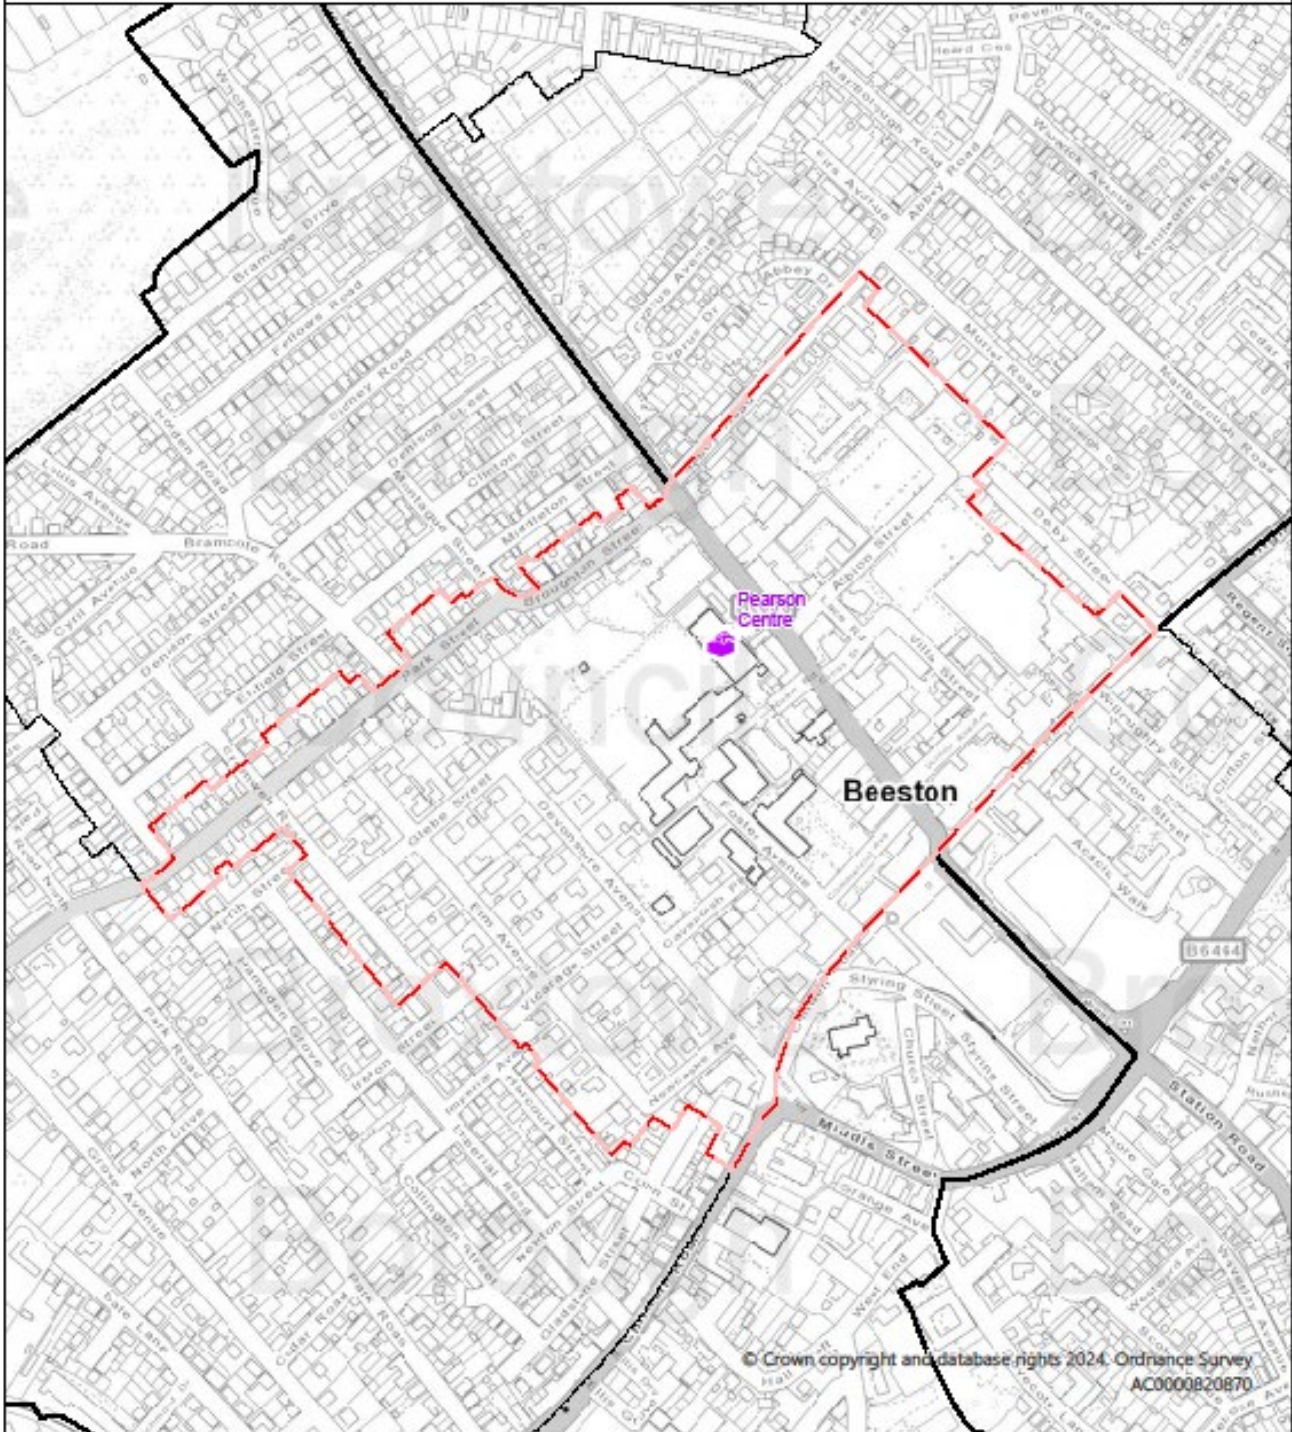

BEW2

16/09/2024

SCALE: 1:5,500

You are not permitted to copy, sub-license, distribute or sell any of this data to third parties in any form.

 Polling District

 Polling Station

BEW3

SCALE: 1:5,500 You are not permitted to copy, sub-license, distribute or sell any of this data to third parties in any form.

 Polling District

 Polling Station

Bramcote

Current arrangements – no proposed changes

Polling District	Polling Place	Current Total Electorate	Current Polling Station Electorate
BCT1	Bramcote Memorial Hall, Church Street, Bramcote	1,984	1,491
BCT2	SW Hair, Seven Oaks Crescent, Bramcote	1,454	1,038
BCT3	Westbourne Court, Ewe Lamb Lane, Bramcote	1,296	1,001
BCT4	Eastcote Avenue Temporary Station, Eastcote Avenue, Bramcote	1,152	785