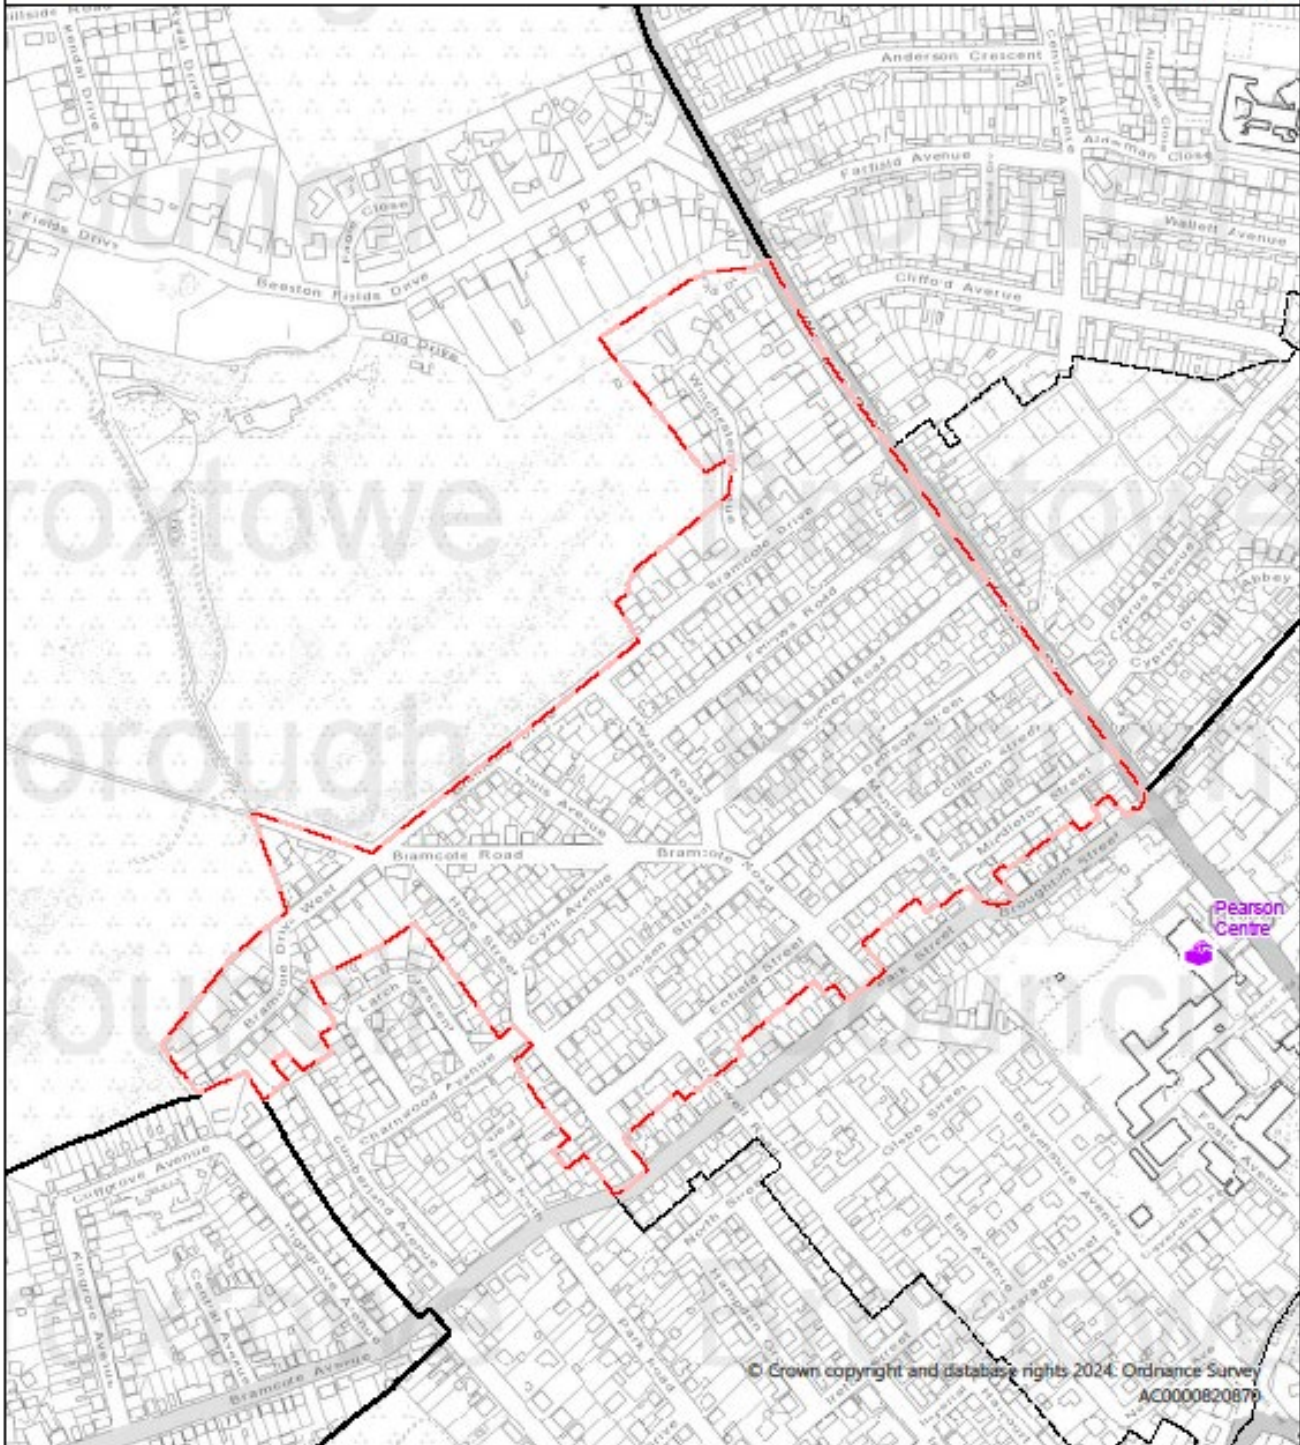

BEW2

16/09/2024

SCALE: 1:5,500

You are not permitted to copy, sub-license, distribute or sell any of this data to third parties in any form.

Polling District

Polling Station